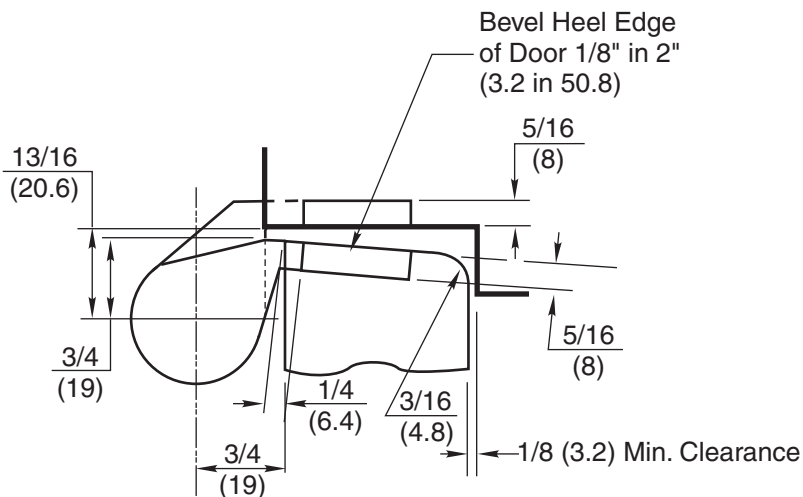

This template drawing cross references for both Rixson M19, M190 and the Dorma 75220,75222,75230,75233 75220A,75222A and 75233A Reference:
 Dorma Template # BTS-64
 Rixson Template # IP50050

Order Templaco Router Template Number:

RIX-M-19-D/L for the Left Hand Door Template

RIX-M-19-D/R for the Right Hand Door Template

RIX-M-19-Jamb for the Jamb Template

Intermediate Pivot 3/4" & 1-1/2" Offset
 Rixson Model M19 & M190
 Dorma Model 75220 - 75233A

This drawing is to be used to select the correct Templaco Router Template for the hinges that you are installing. Do not use this drawing for any other purpose.