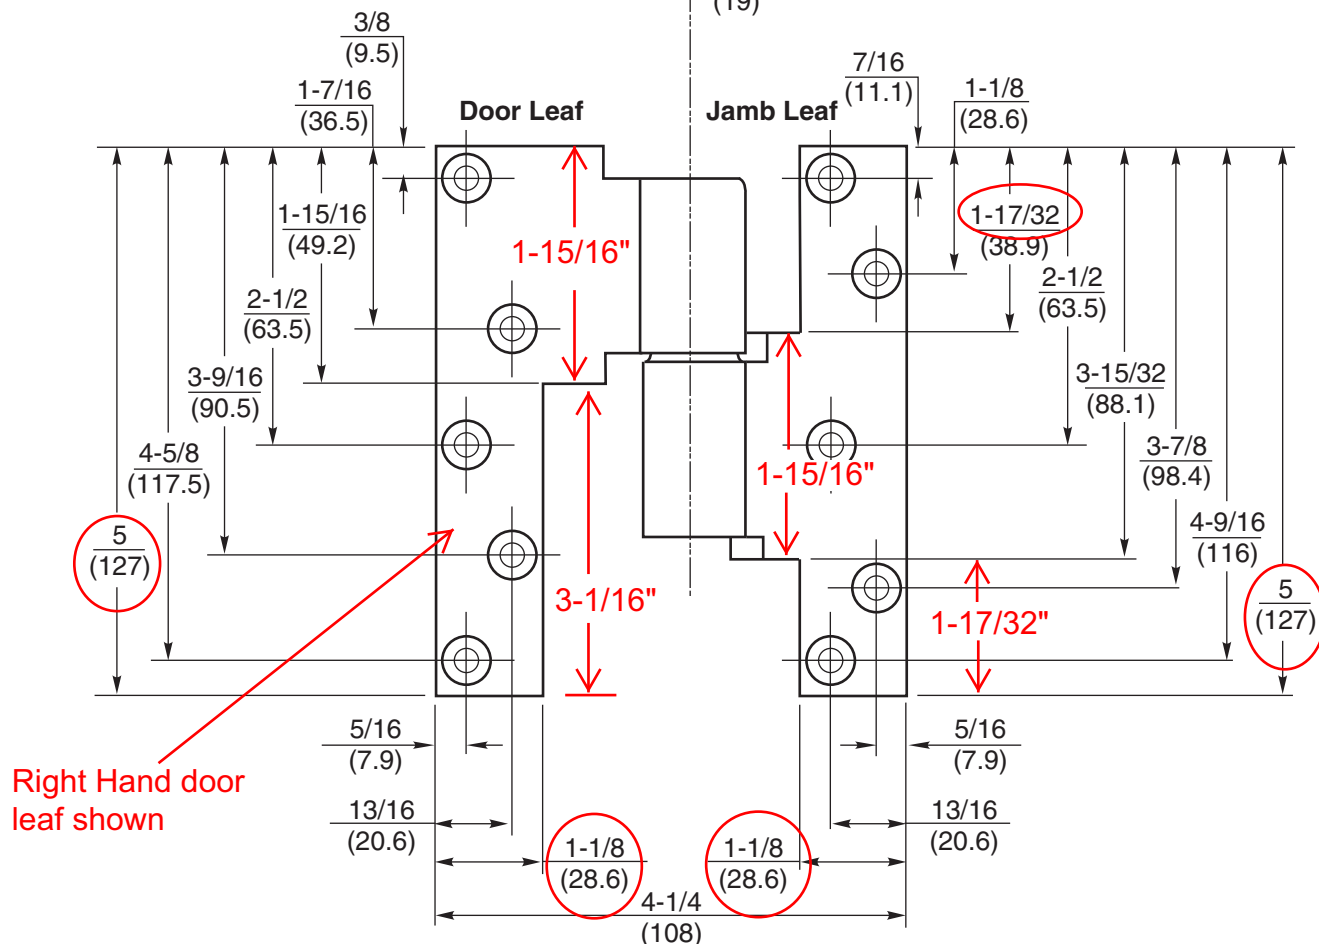

This template drawing cross references for both Rixson M19, M190 and the Dorma 75220,75222,75230,75233 75220A,75222A and 75233A Reference:
 Dorma Template # BTS-64
 Rixson Template # IP50050

Order Templaco Router Template Number:

RIX-M-19-D/L for the Left Hand Door Template

RIX-M-19-D/R for the Right Hand Door Template

RIX-M-19-Jamb for the Jamb Template

Intermediate Pivot 3/4" & 1-1/2" Offset
 Rixson Model M19 & M190
 Dorma Model 75220 - 75233A

This drawing is to be used to select the correct Templaco Router Template for the hinges that you are installing. Do not use this drawing for any other purpose.